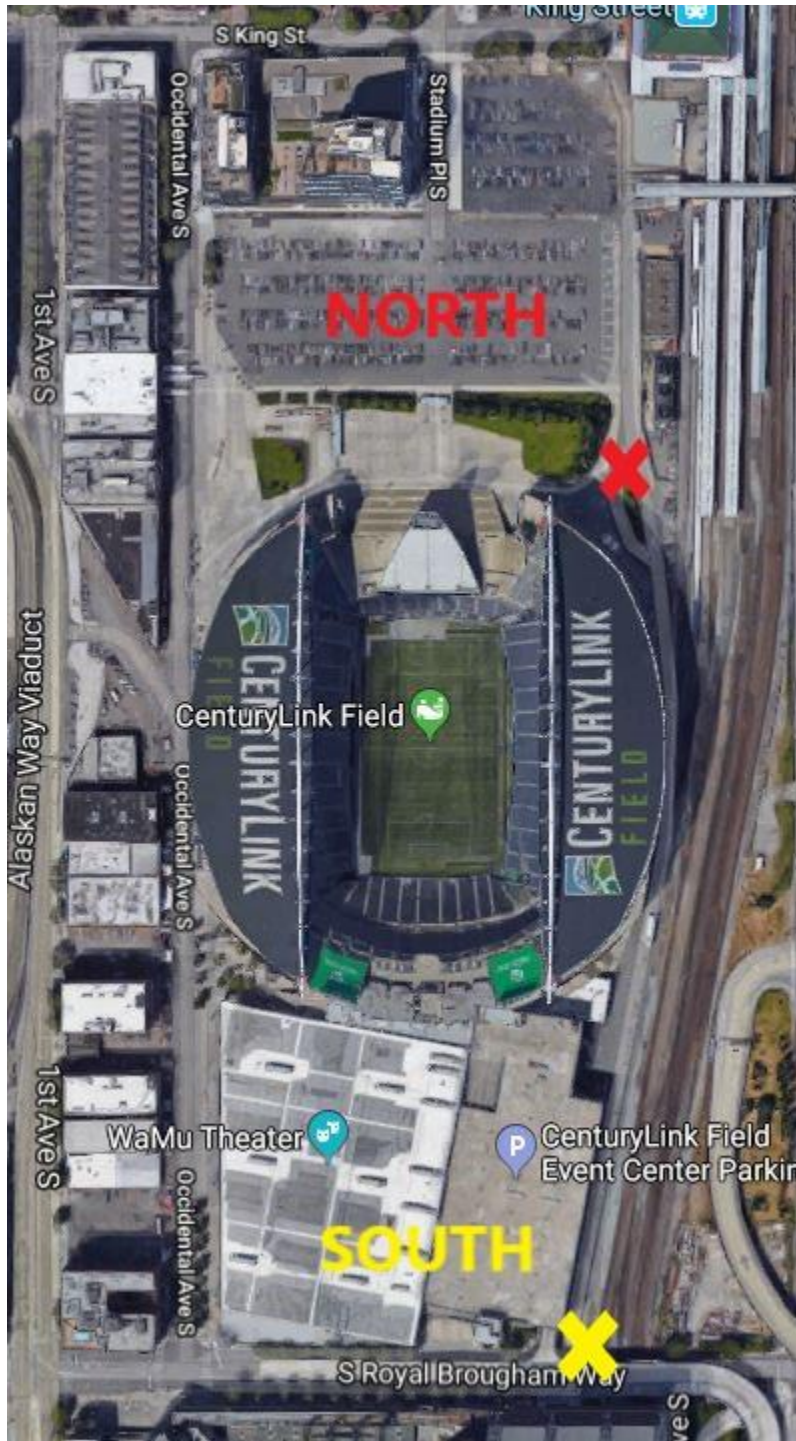

**Dog Show - Access Road Schedule:**

**North Access Road:** Friday, 3/9 3pm-10pm and Sunday, 3/11 3pm-10pm

**South Access Road:** Saturday, 3/10 6am-10pm and Sunday, 3/11 6am-3pm

**Directions to the South Access Road:**